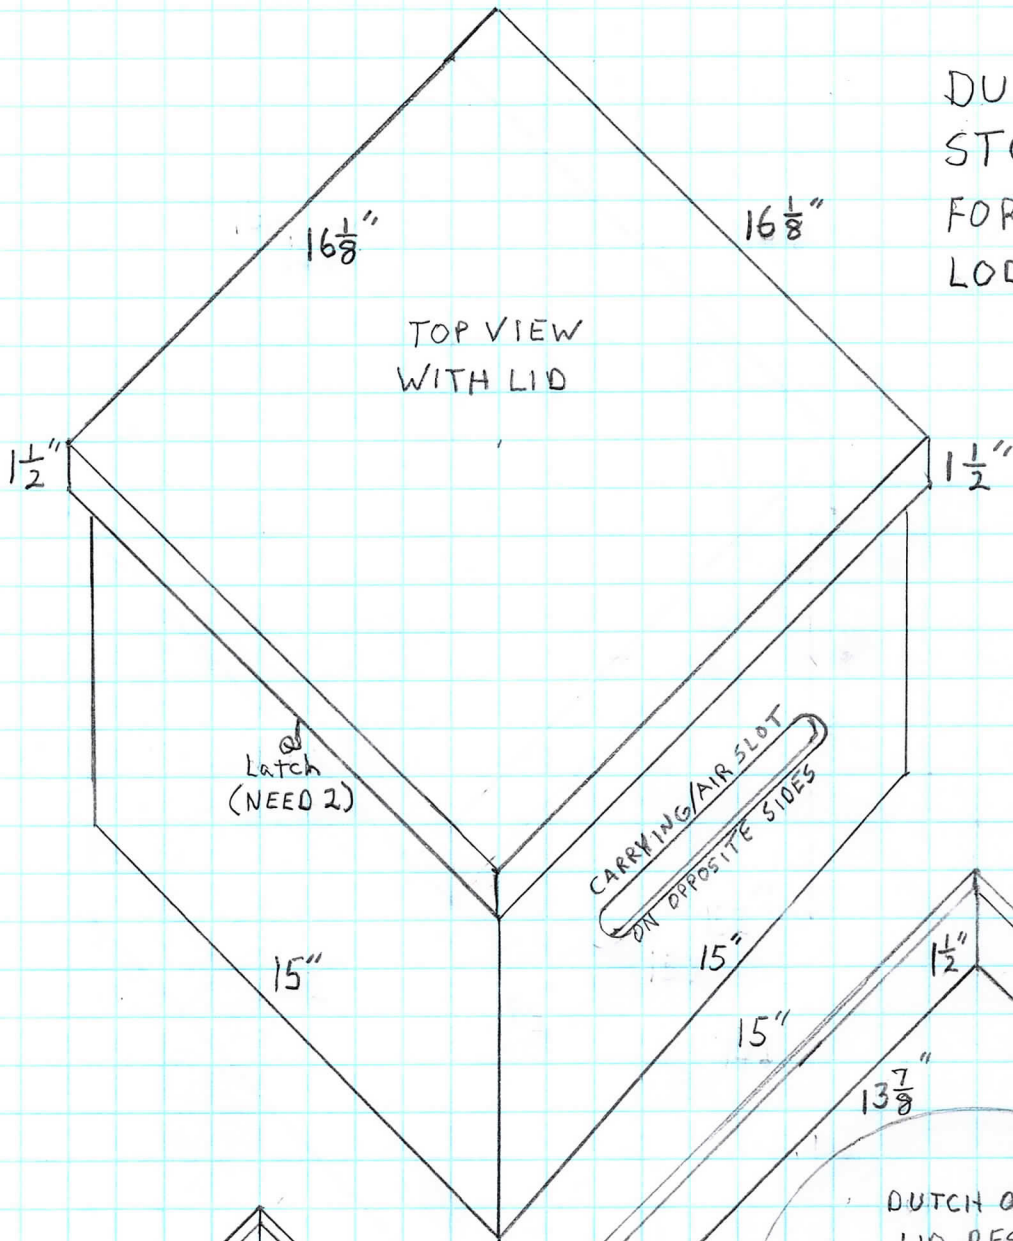

DUTCH OVEN STORAGE BOX FOR 12" STANDARD LODGE DUTCH OVEN

CONSTRUCTED FROM 1/2" BIRCH PLYWOOD

- 4 8 1/4" x 15" Sides
- 1 15" x 15" Bottom
- 1 13 7/8" x 13 7/8" Lid Rest
- 1 16 1/8" x 16 1/8" Top
- 4 1 1/2" x 16 1/8" Lid Sides

45° Bevel on all joined edges (glued + pin nailed)